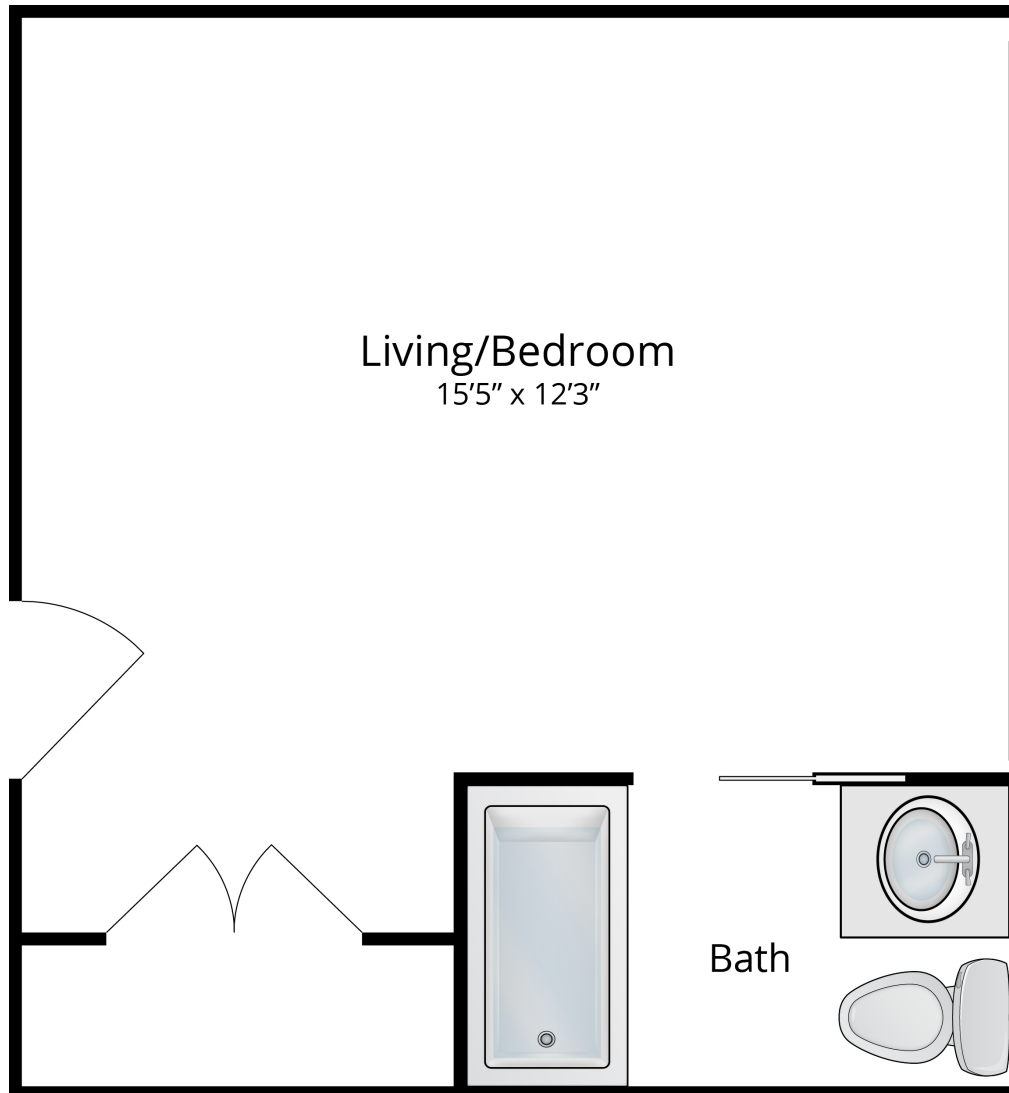

IDA CULVER HOUSE

RAVENNA

Floor Plan F

Studio / 1 Bath

280 square feet

Ida Culver House Ravenna
2315 NE 65th Street
Seattle, WA 98115

(206) 523-7315

eraliving.com