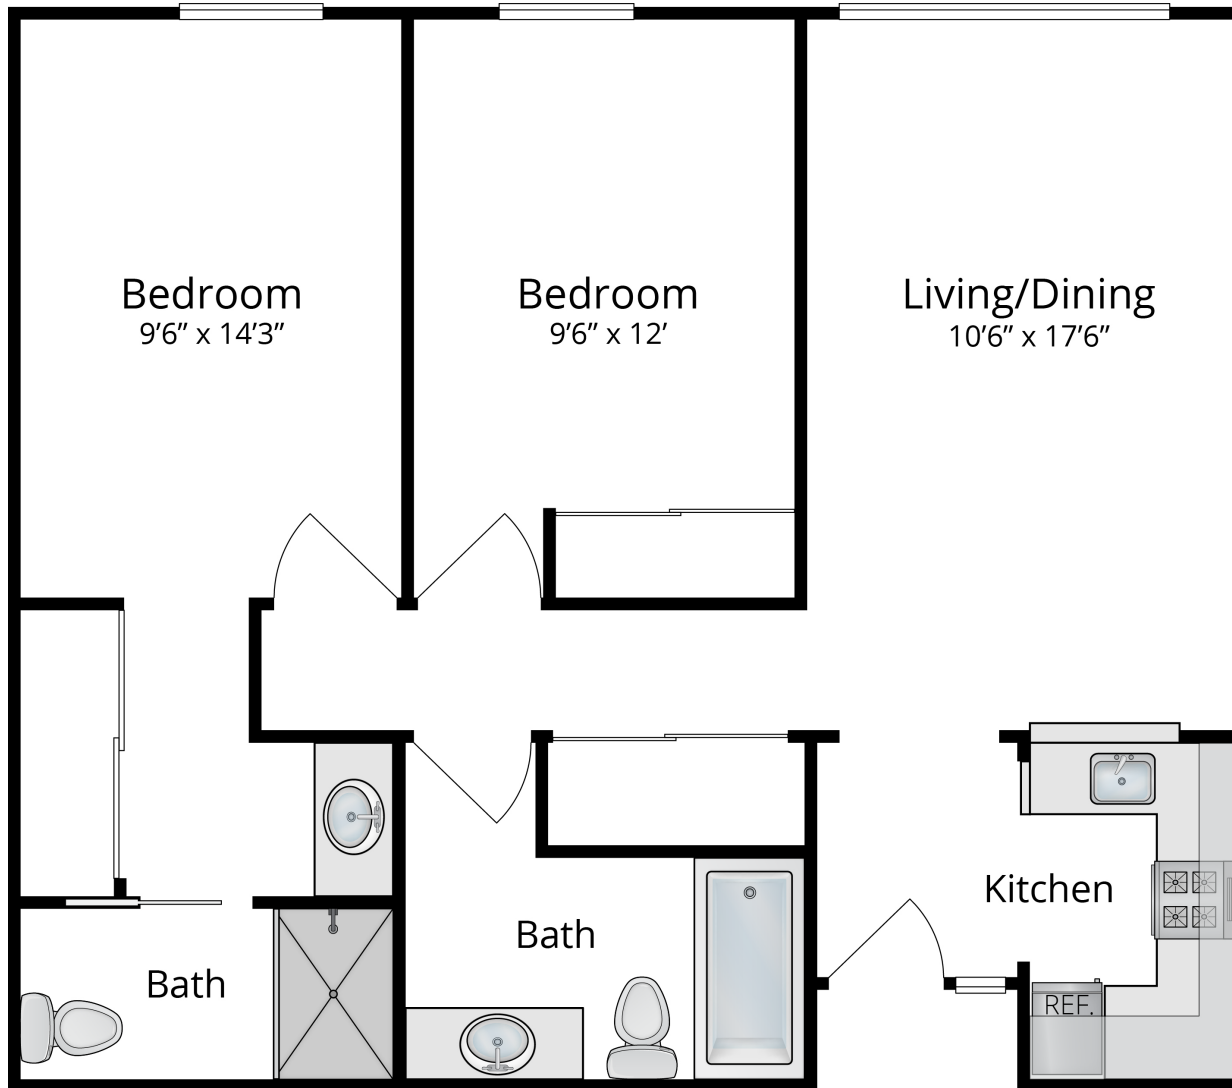

# IDA CULVER HOUSE

## Floor Plan D

2 Bedroom / 2 Bath  
770 square feet

Ida Culver House Ravenna  
2315 NE 65th Street  
Seattle, WA 98115

(206) 523-7315  
[eraliving.com](http://eraliving.com)

*Information has been obtained from sources deemed reliable but is not guaranteed. Floor plans, views and square footages are approximate.*