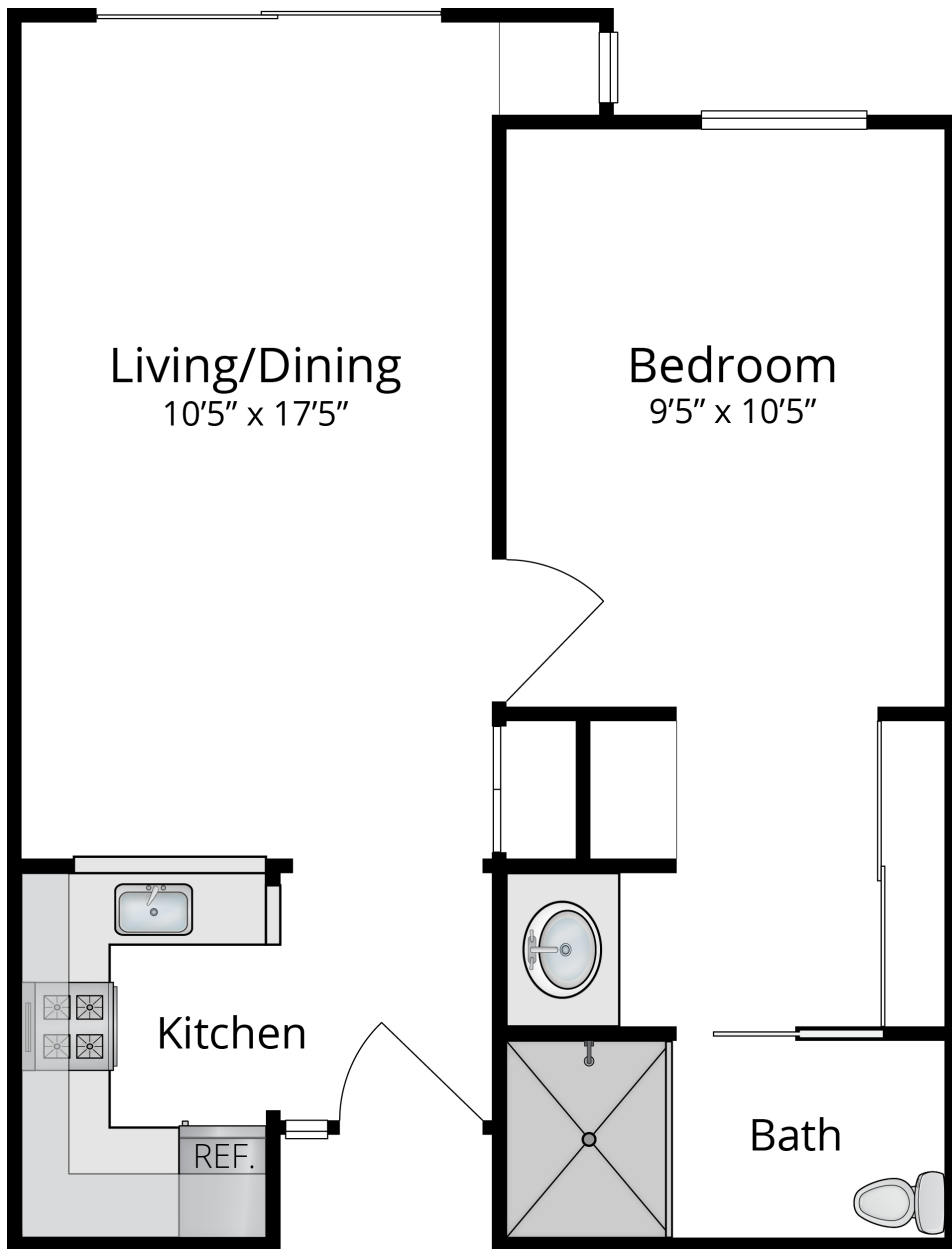

# IDA CULVER HOUSE

## RAVENNA

### Floor Plan C

1 Bedroom / 1 Bath  
512 square feet

Ida Culver House Ravenna  
2315 NE 65th Street  
Seattle, WA 98115

(206) 523-7315  
eraliving.com

*Information has been obtained from sources deemed reliable but is not guaranteed. Floor plans, views and square footages are approximate.*