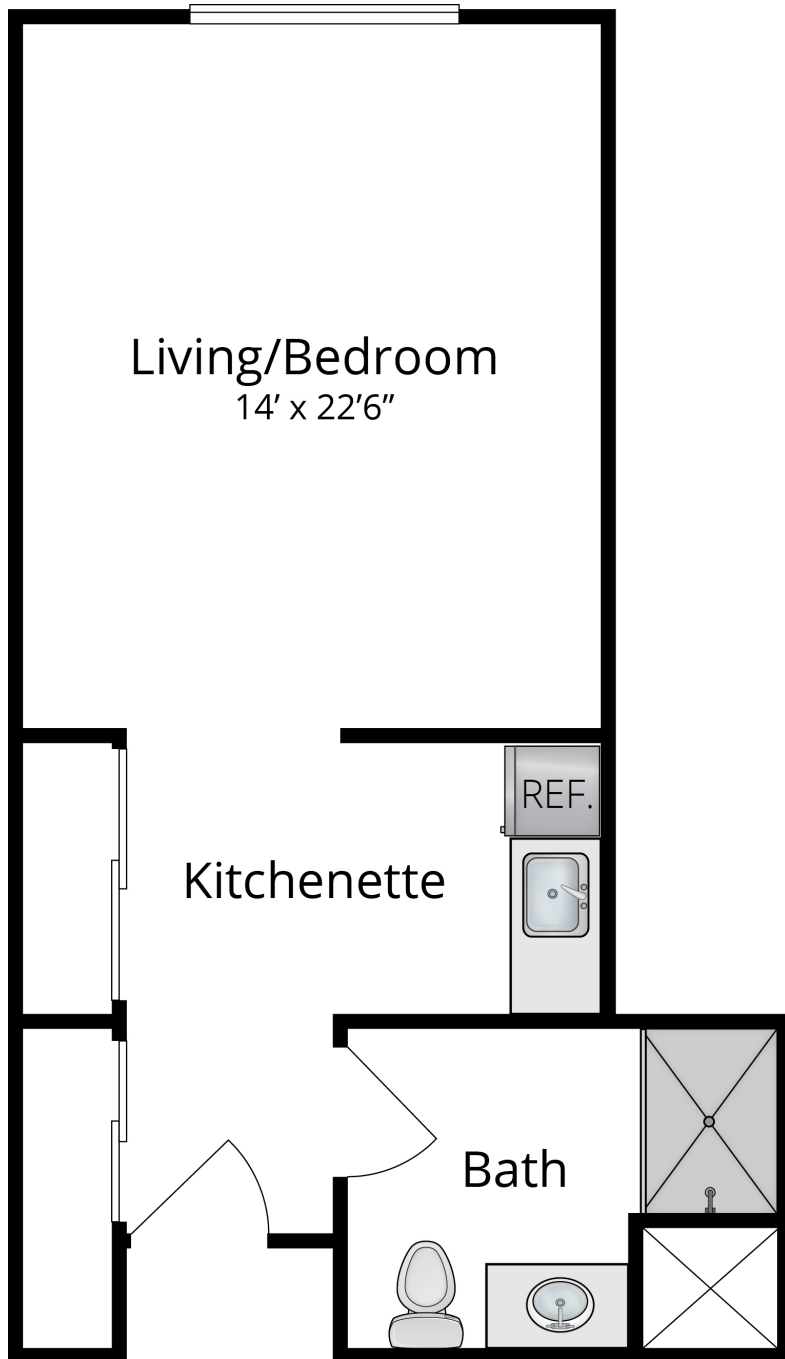

IDA CULVER HOUSE

BROADVIEW

Floor Plan Q

Studio / 1 Bath

425 square feet

Ida Culver House Broadview
12505 Greenwood Avenue N.
Seattle, WA 98133

(206) 361-1989
eraliving.com

Information has been obtained from sources deemed reliable but is not guaranteed. Floor plans, views and square footages are approximate.