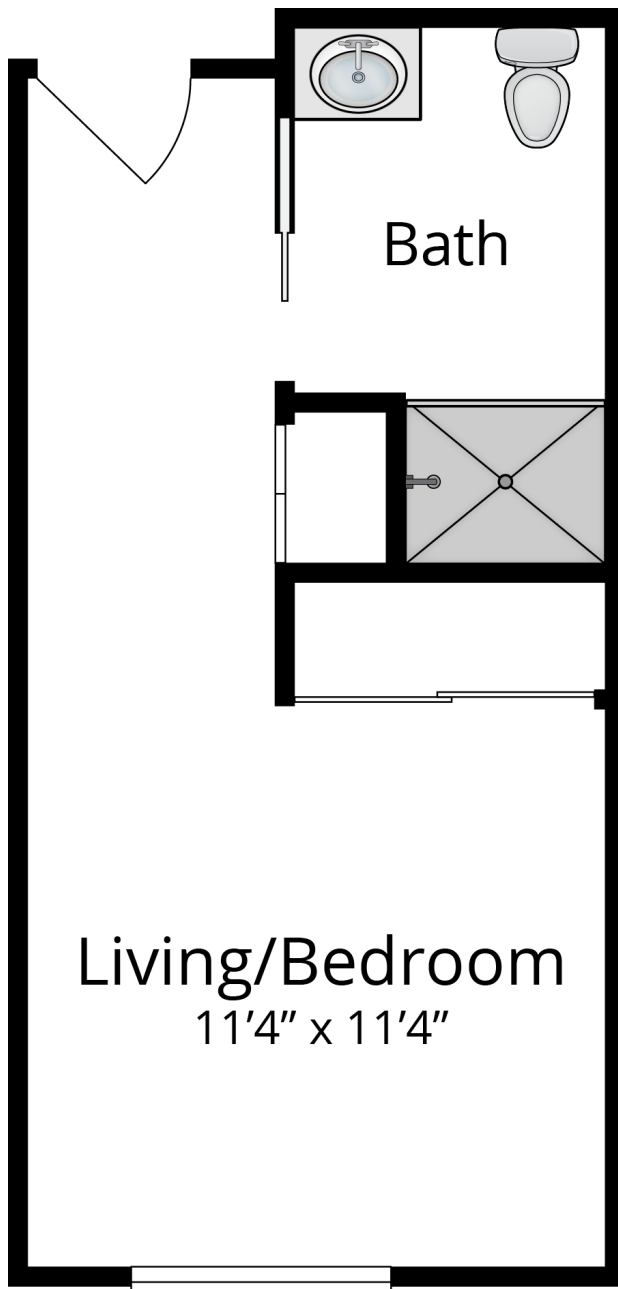

The GARDENS

AT TOWN SQUARE

Floor Plan 1

Studio / 1 Bath

299-328 square feet

The Gardens at Town Square
933 111th Avenue NE
Bellevue, WA 98004

(425) 688-1900
eraliving.com

Information has been obtained from sources deemed reliable but is not guaranteed. Floor plans, views and square footages are approximate.