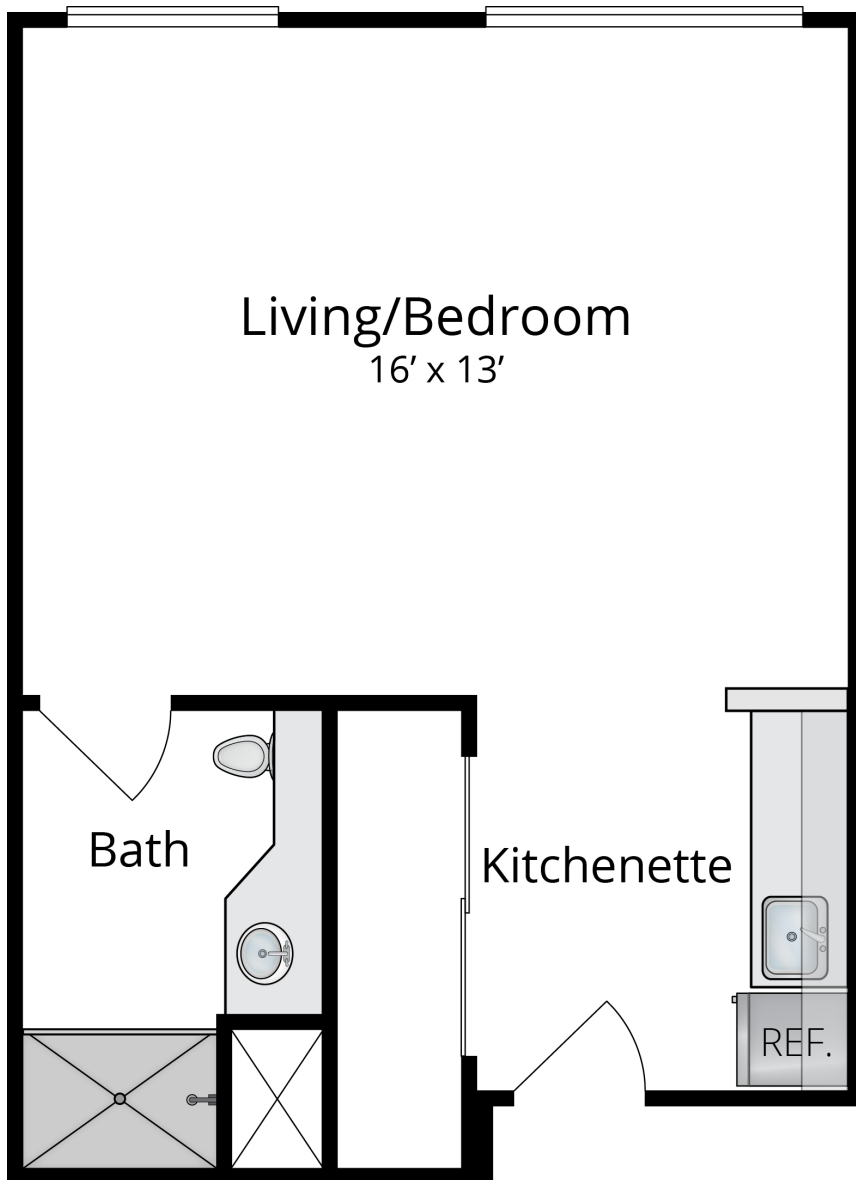

# The LAKESHORE

## Floor Plan A4

Studio / 1 Bath

372 square feet

The Lakeshore  
11448 Rainier Avenue S.  
Seattle, WA 98178

(206) 772-1200  
[eraliving.com](http://eraliving.com)

*Information has been obtained from sources deemed reliable but is not guaranteed. Floor plans, views and square footages are approximate.*