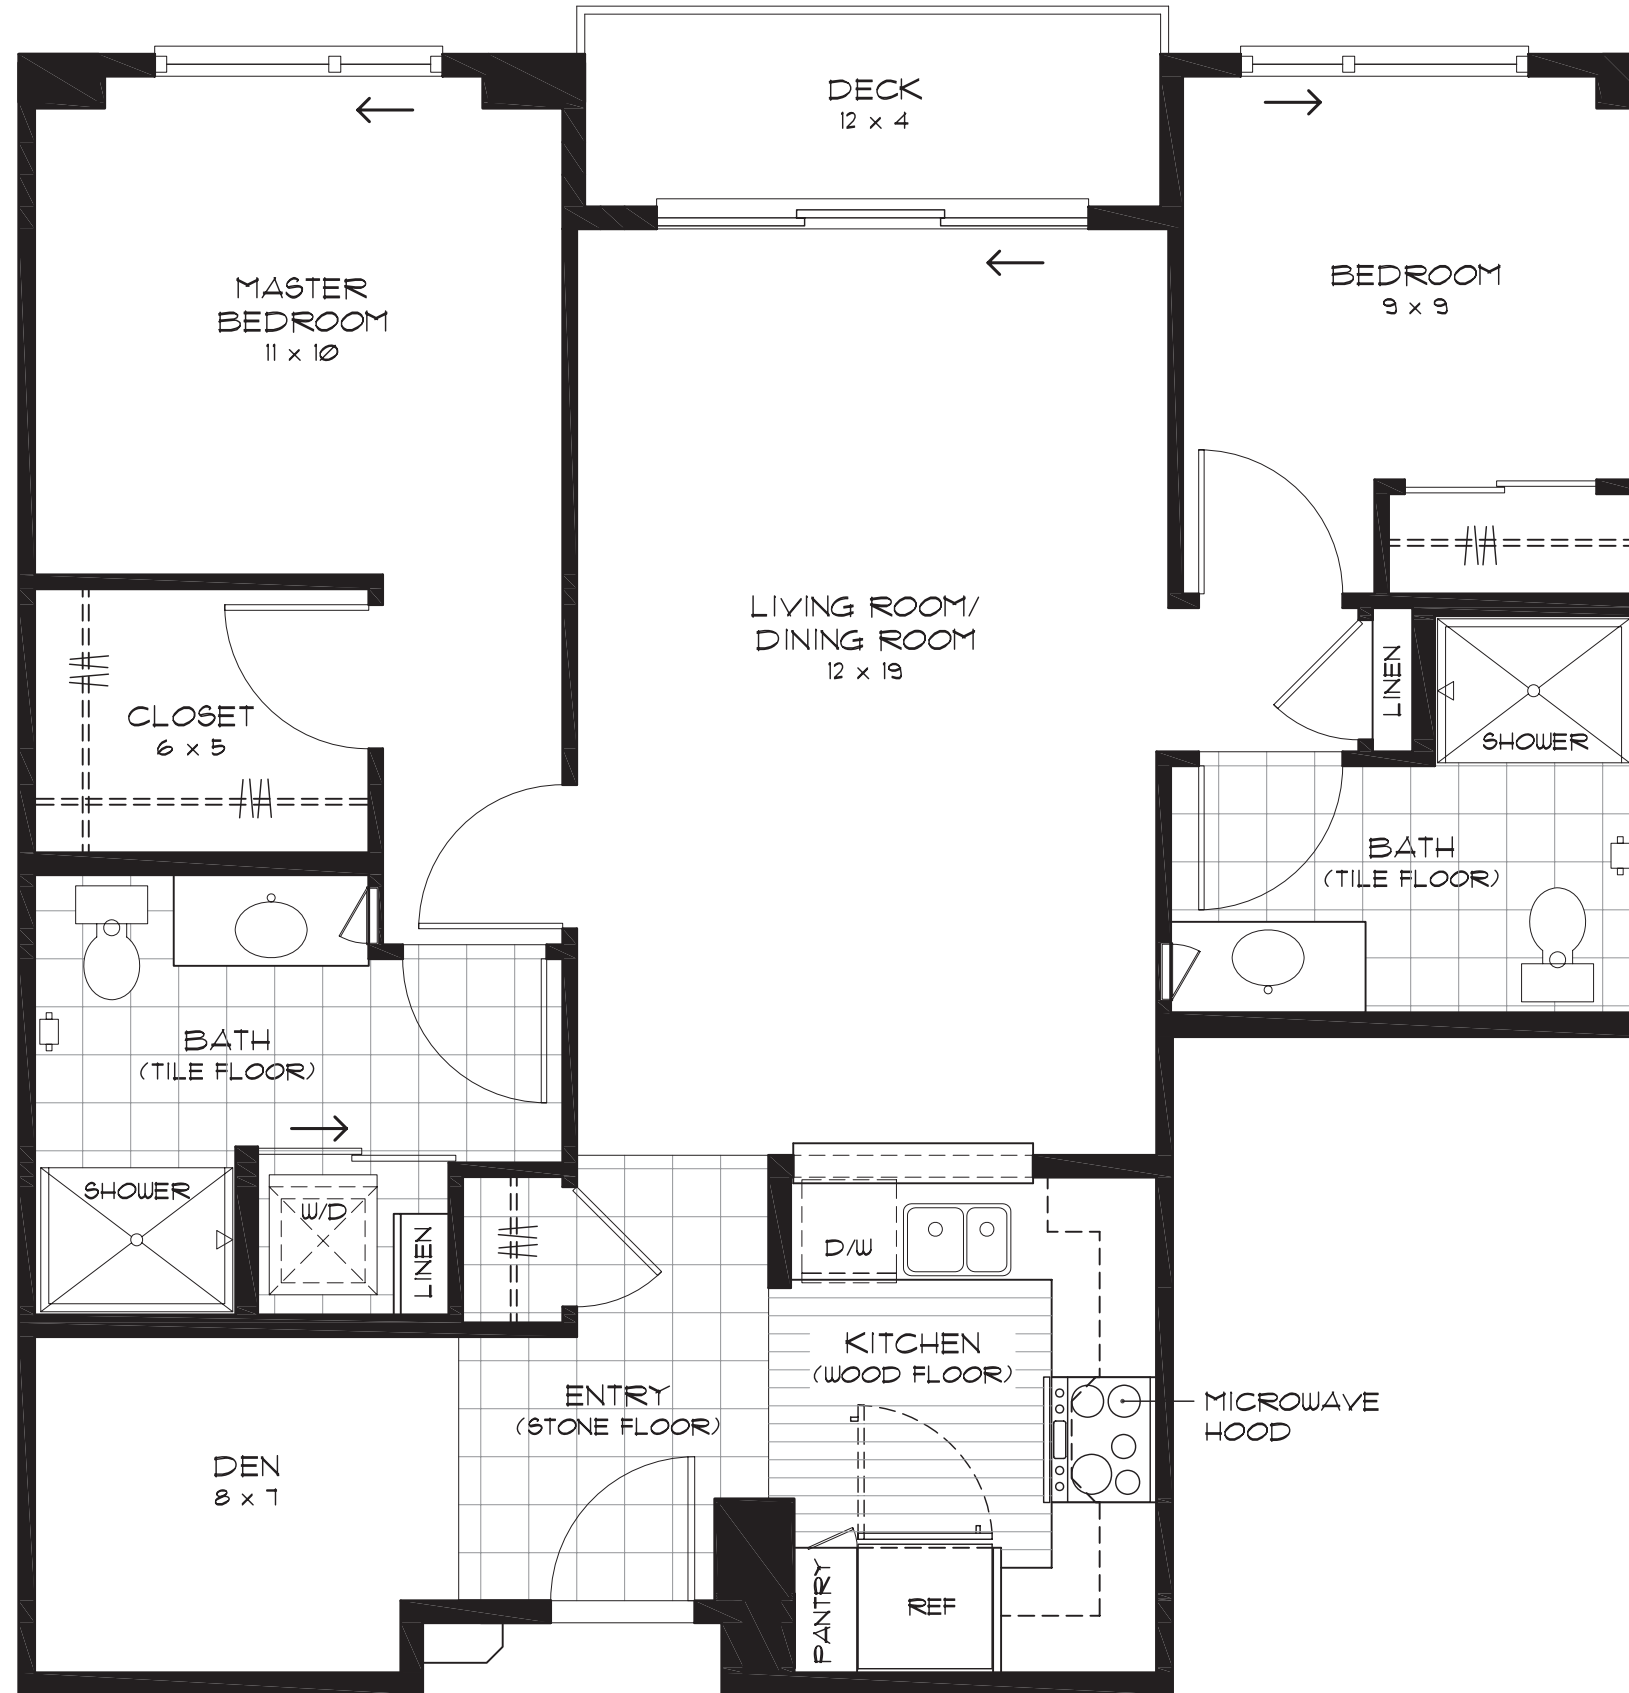

ALJOYA

Home 427

2 Bedroom / 2 Bath / Den

Interior 971 sf

Exterior 48 sf

Total 1,019 sf

Represents information available; however, actual field conditions may vary. Dimensions, locations and details are deemed reliable but not guaranteed.