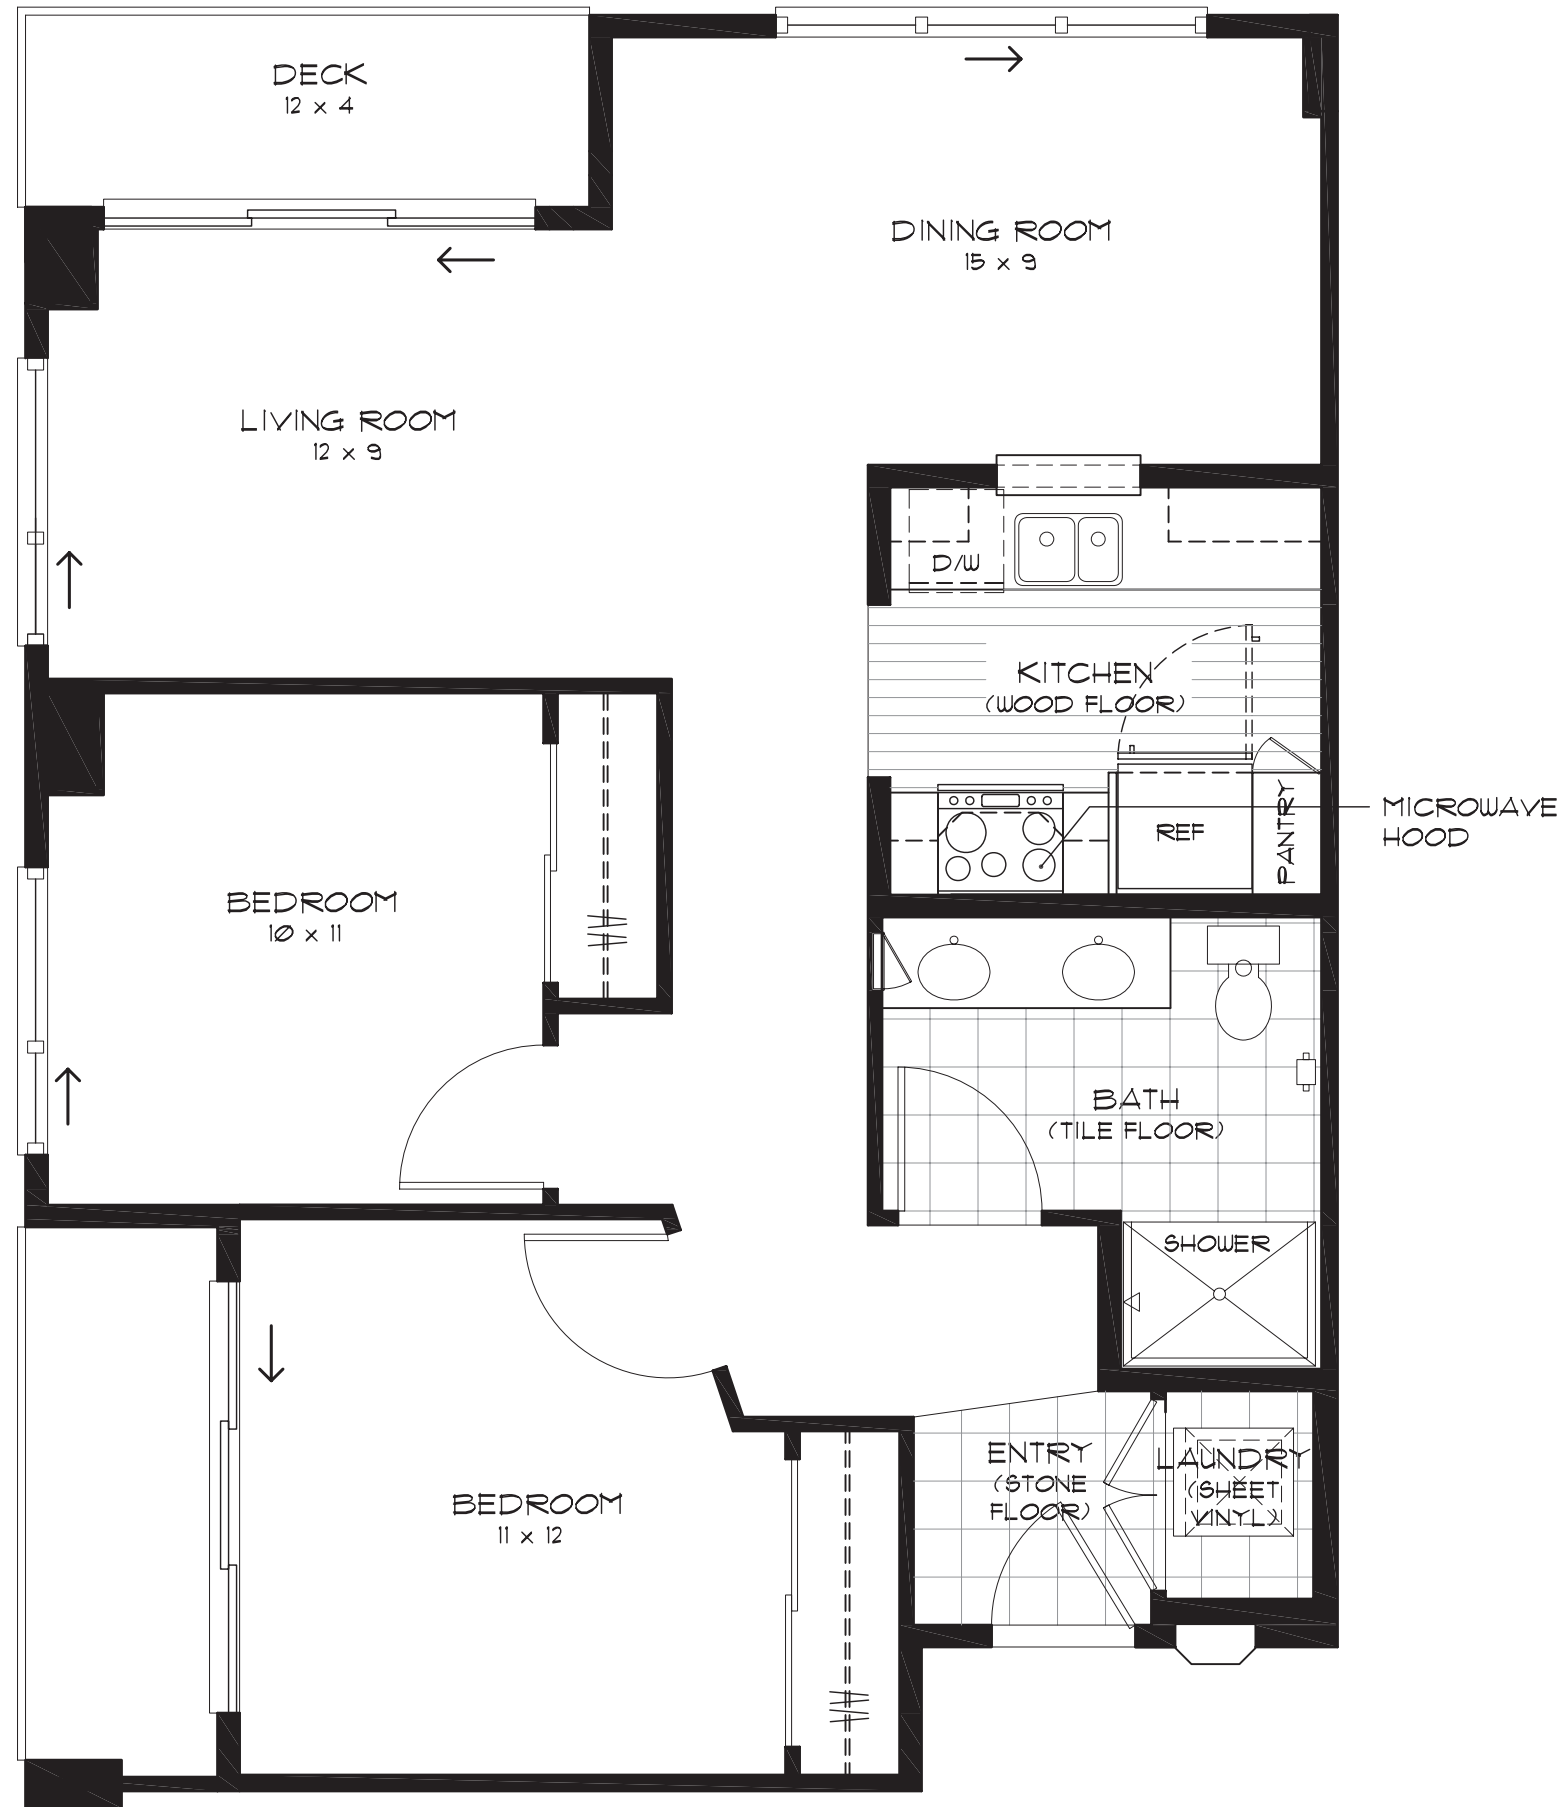

ALJOYA

Home 435

2 Bedroom / 1 Bath

Interior	891 sf
Exterior	48 sf
Total	939 sf

Represents information available; however, actual field conditions may vary. Dimensions, locations and details are deemed reliable but not guaranteed.