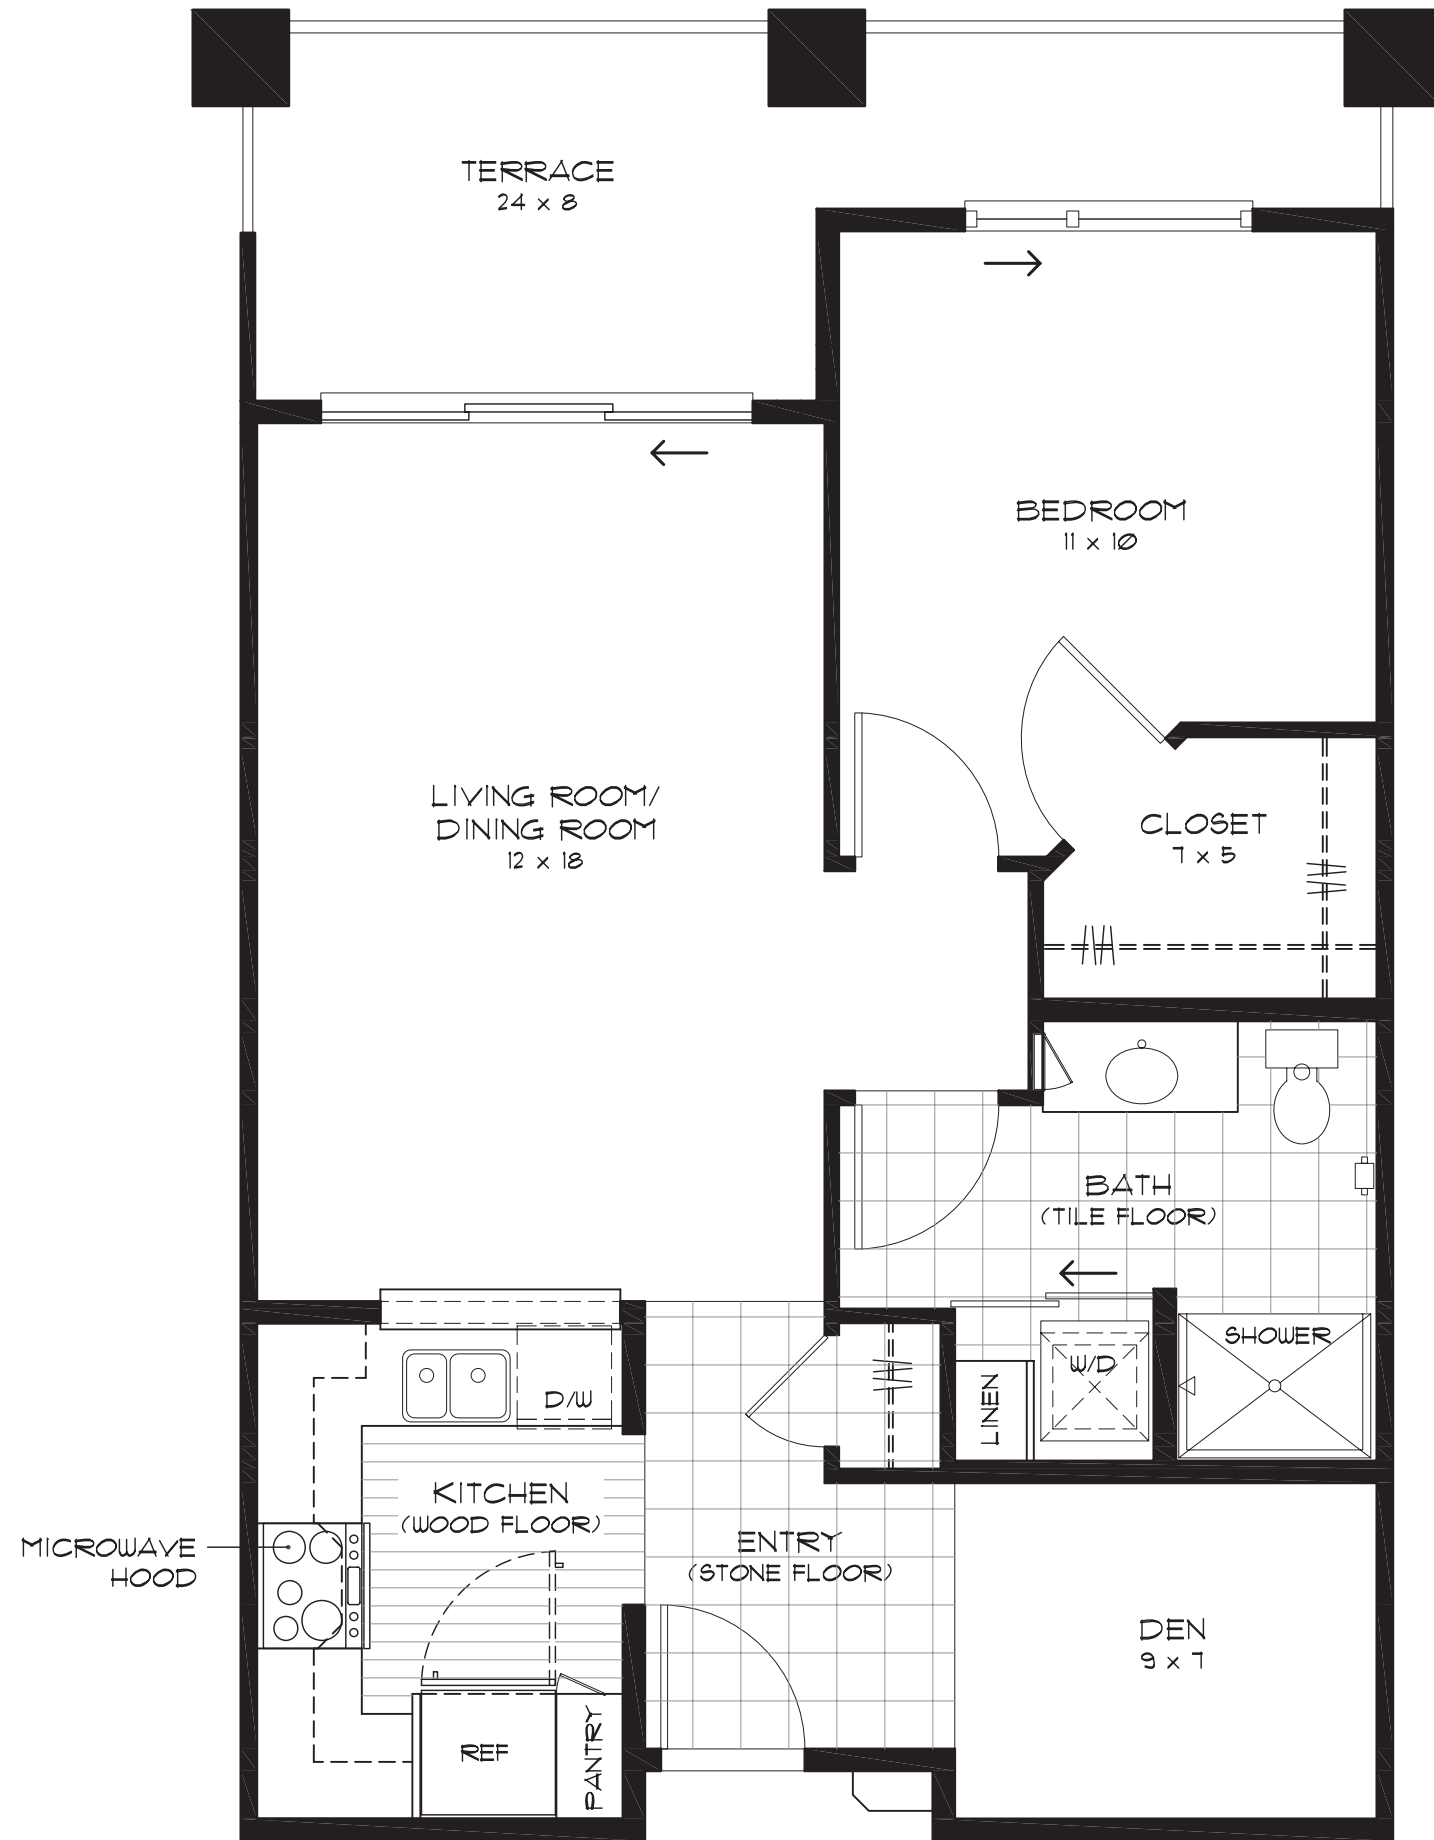

ALJOYA

Home 523

1 Bedroom / 1 Bath / Den

Interior	759 sf
Exterior	192 sf
Total	951 sf

Represents information available; however, actual field conditions may vary. Dimensions, locations and details are deemed reliable but not guaranteed.