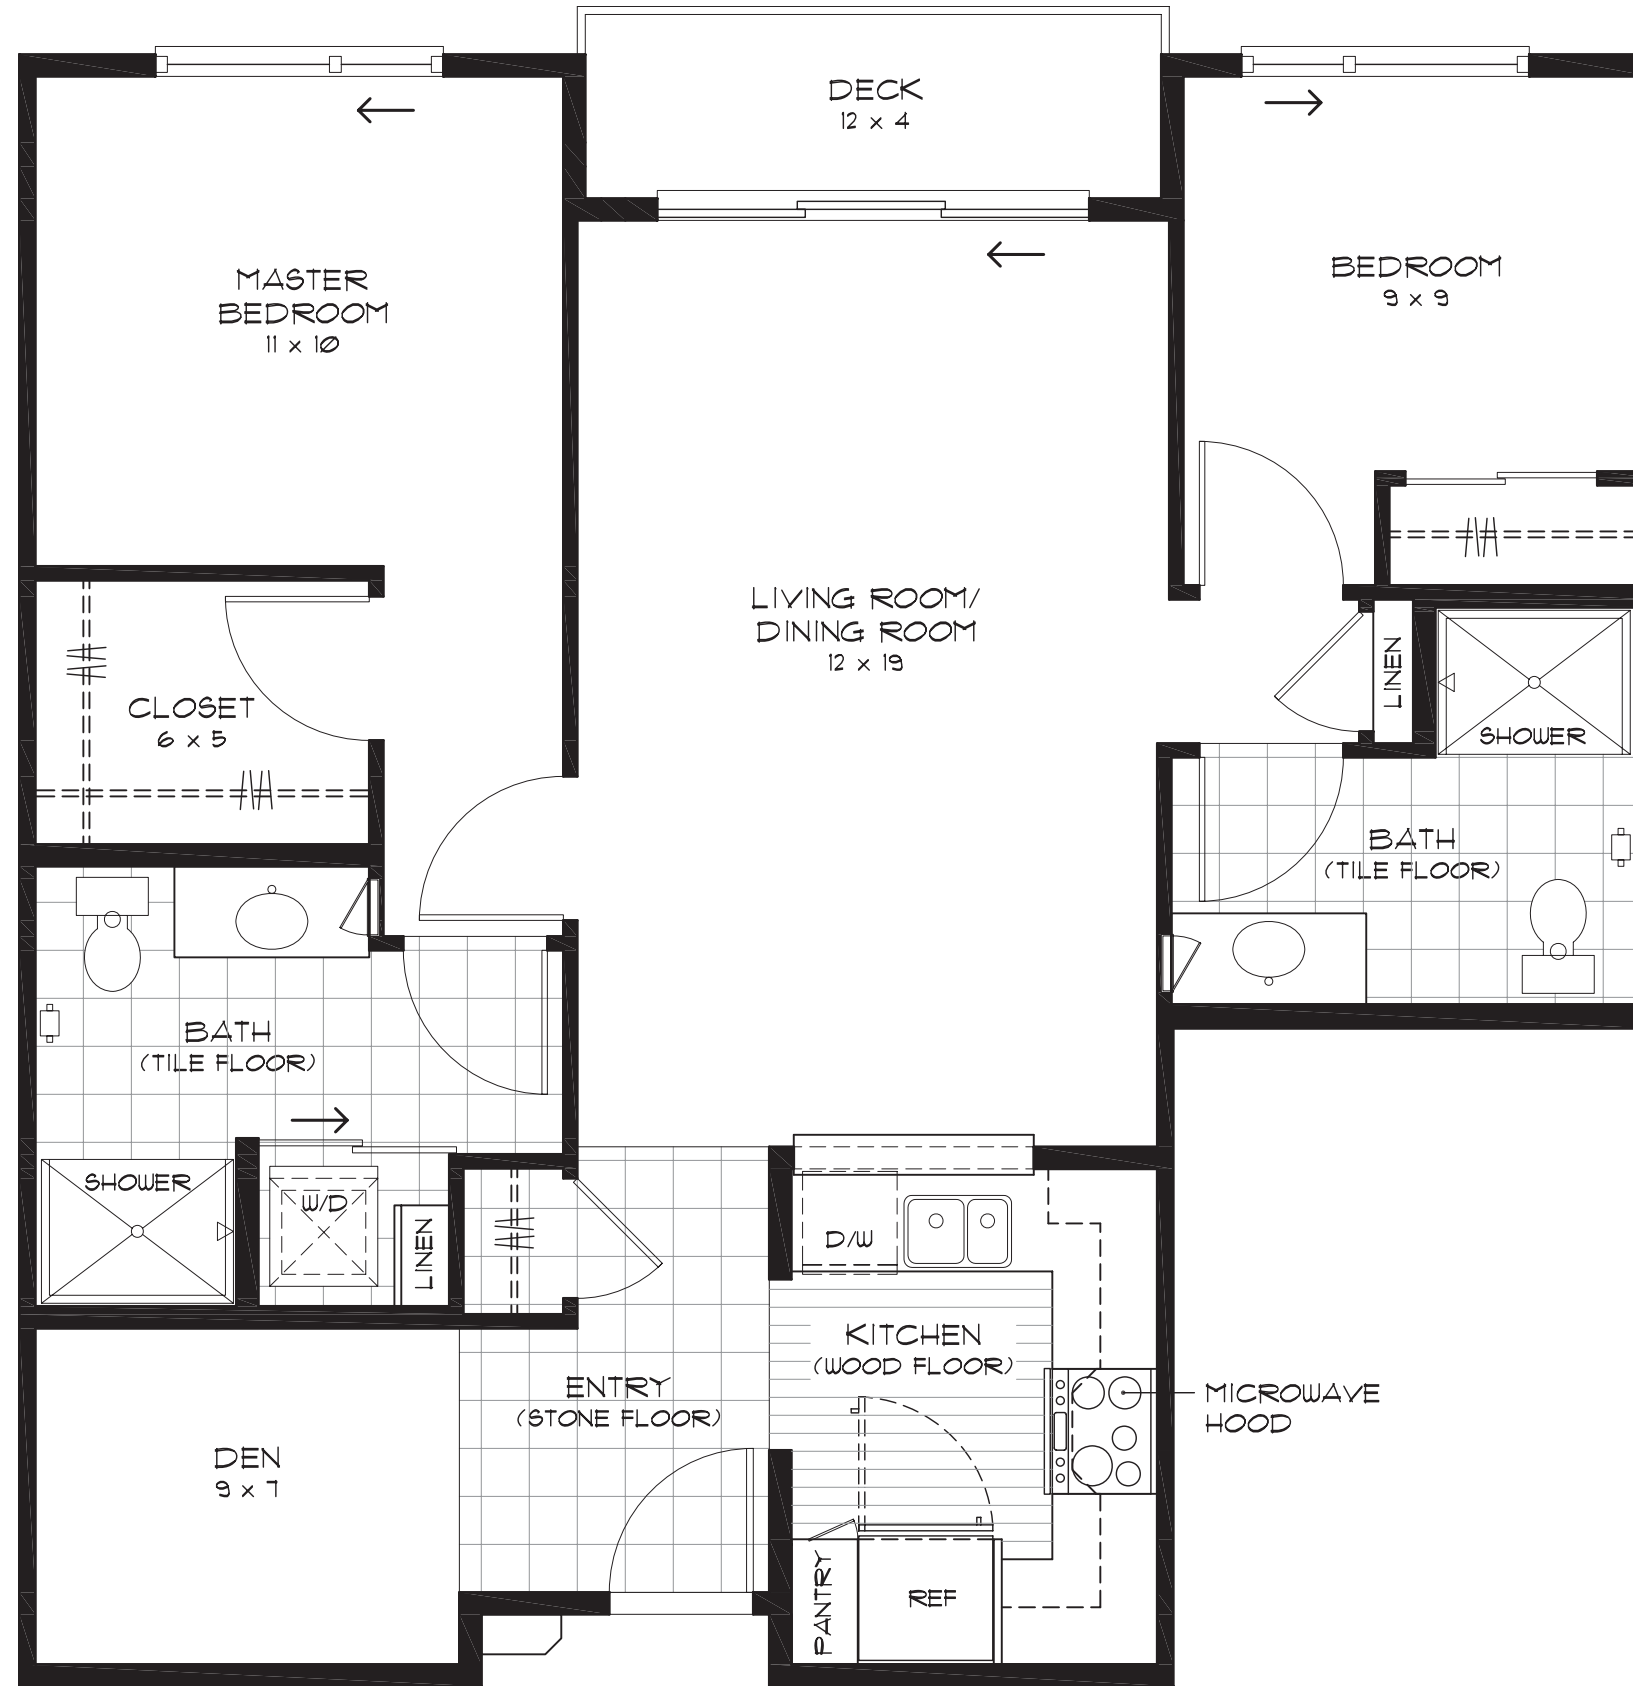

ALJOYA

Home 527

2 Bedroom / 2 Bath / Den

Interior 974 sf

Exterior 48 sf

Total 1,022 sf

Represents information available; however, actual field conditions may vary. Dimensions, locations and details are deemed reliable but not guaranteed.