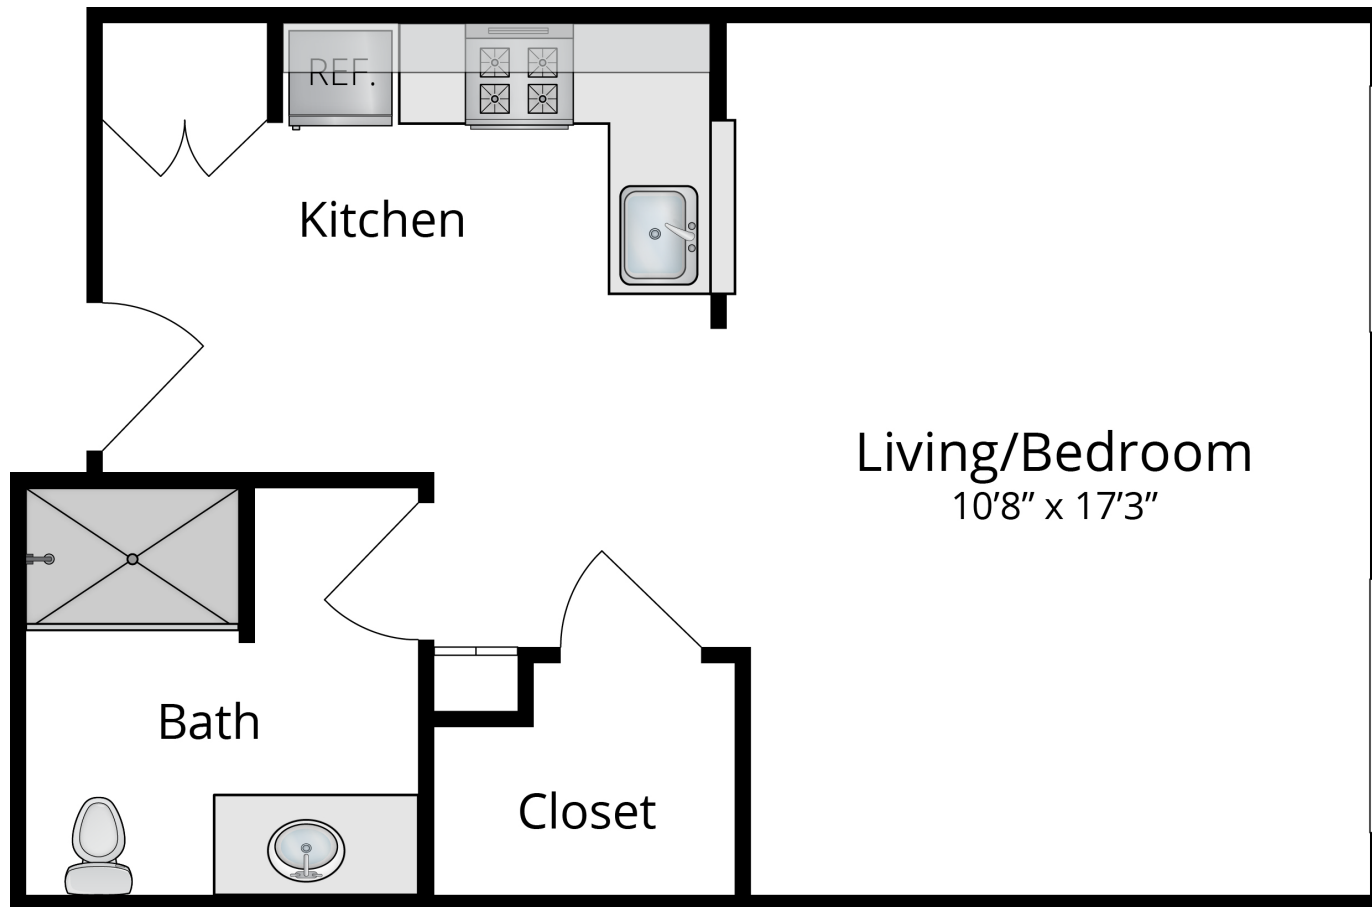

The GARDENS

AT TOWN SQUARE

Floor Plan 17

Studio / 1 Bath

443-494 square feet

The Gardens at Town Square
933 111th Avenue NE
Bellevue, WA 98004

(425) 688-1900
eraliving.com

Premier Residential Retirement Since 1987

Information has been obtained from sources deemed reliable but is not guaranteed. Floor plans, views and square footages are approximate.