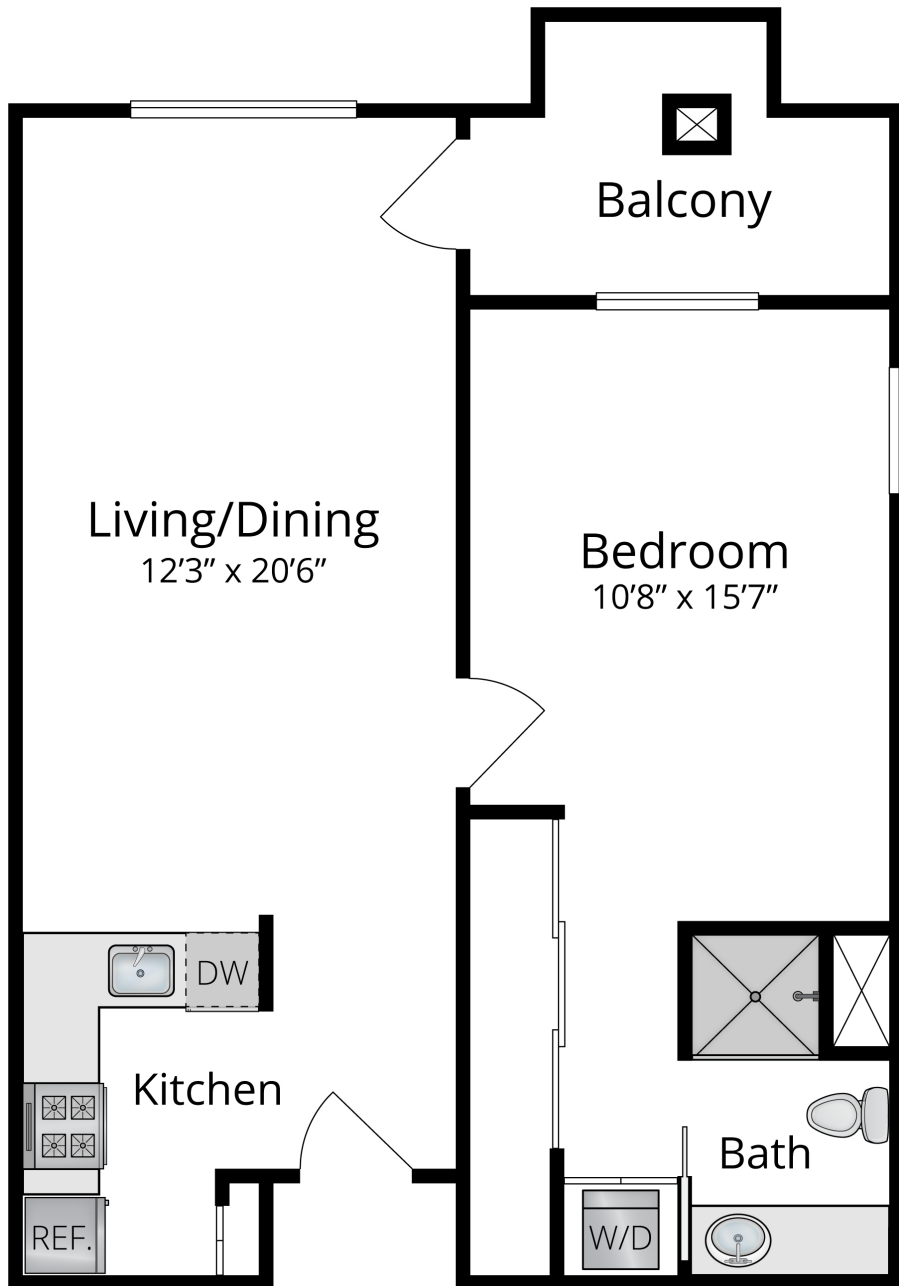

IDA CULVER HOUSE

B R O A D V I E W

Floor Plan C2

1 Bedroom / 1 Bath

627 square feet

Ida Culver House Broadview
12505 Greenwood Avenue N.
Seattle, WA 98133

(206) 361-1989
eraliving.com

Information has been obtained from sources deemed reliable but is not guaranteed. Floor plans, views and square footages are approximate.