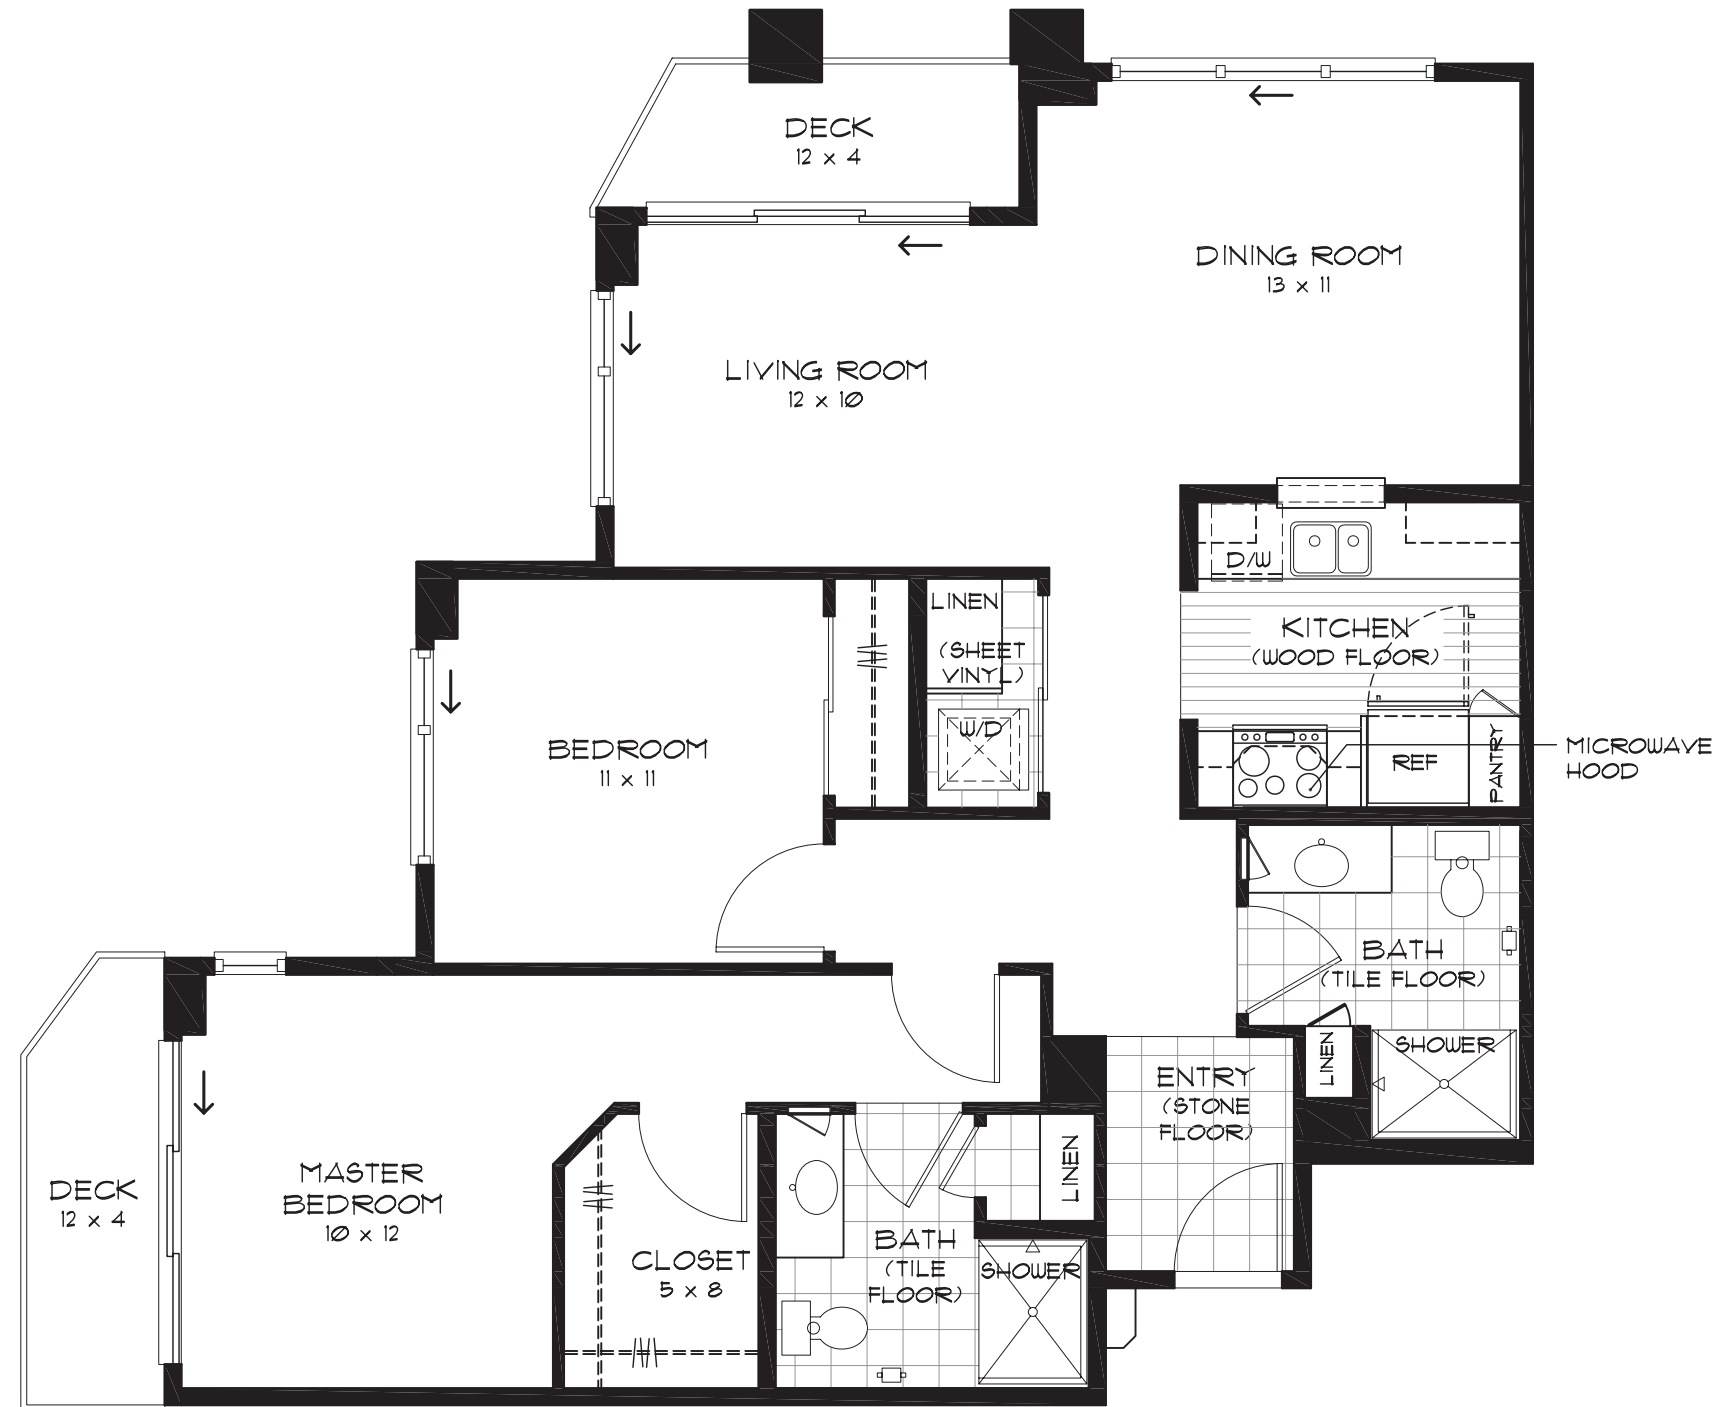

ALJOYA

Home 202

2 Bedroom / 2 Bath

Interior 1,085 sf

Exterior 48 & 48 sf

Total 1,181 sf

Represents information available; however, actual field conditions may vary. Dimensions, locations and details are deemed reliable but not guaranteed.