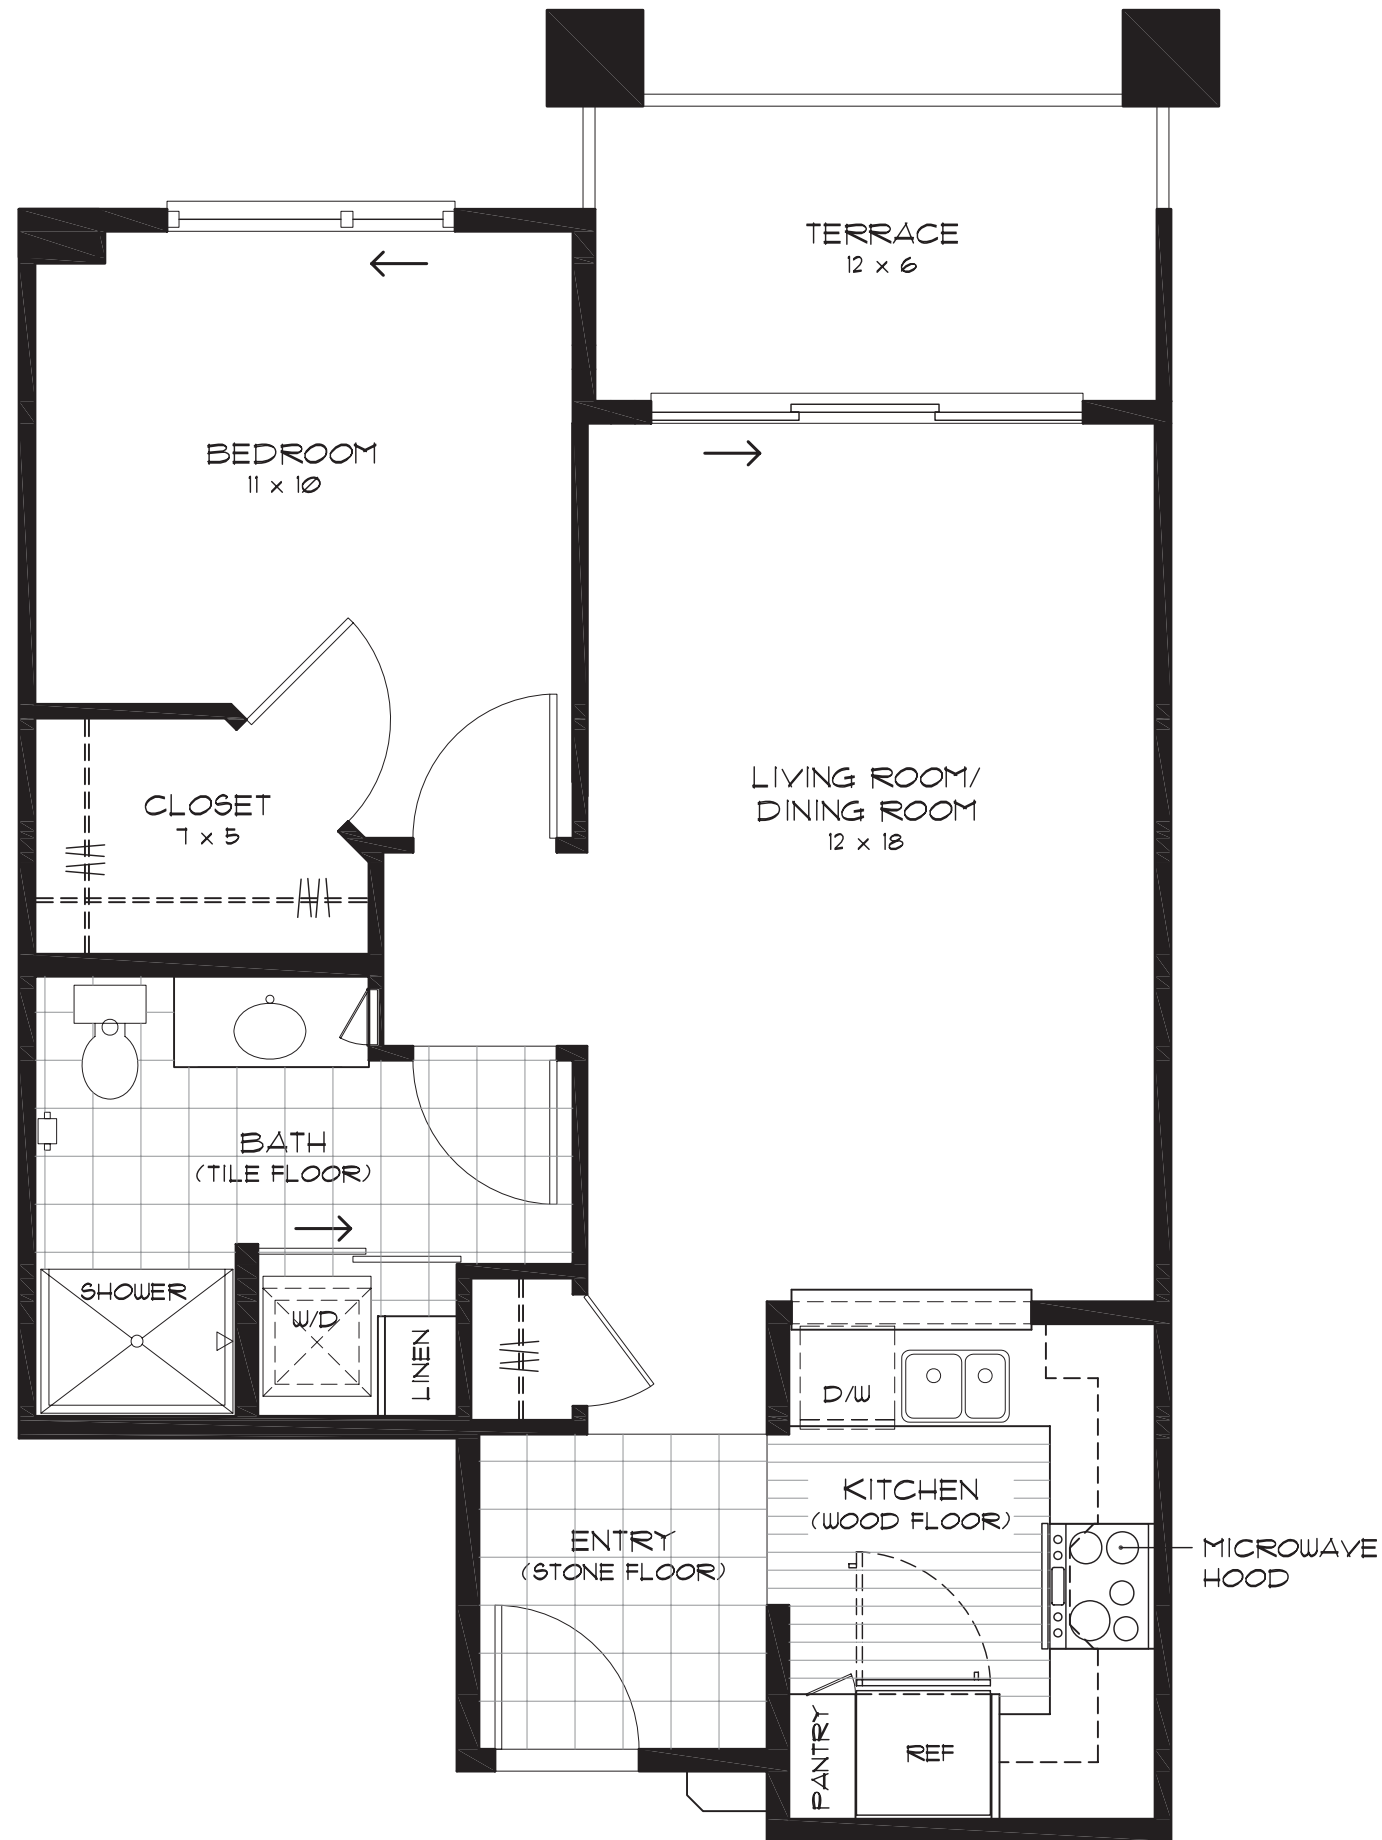

# ALJOYA

## Home 425

1 Bedroom / 1 Bath

Interior	674 sf
Exterior	72 sf
Total	746 sf

Represents information available; however, actual field conditions may vary. Dimensions, locations and details are deemed reliable but not guaranteed.